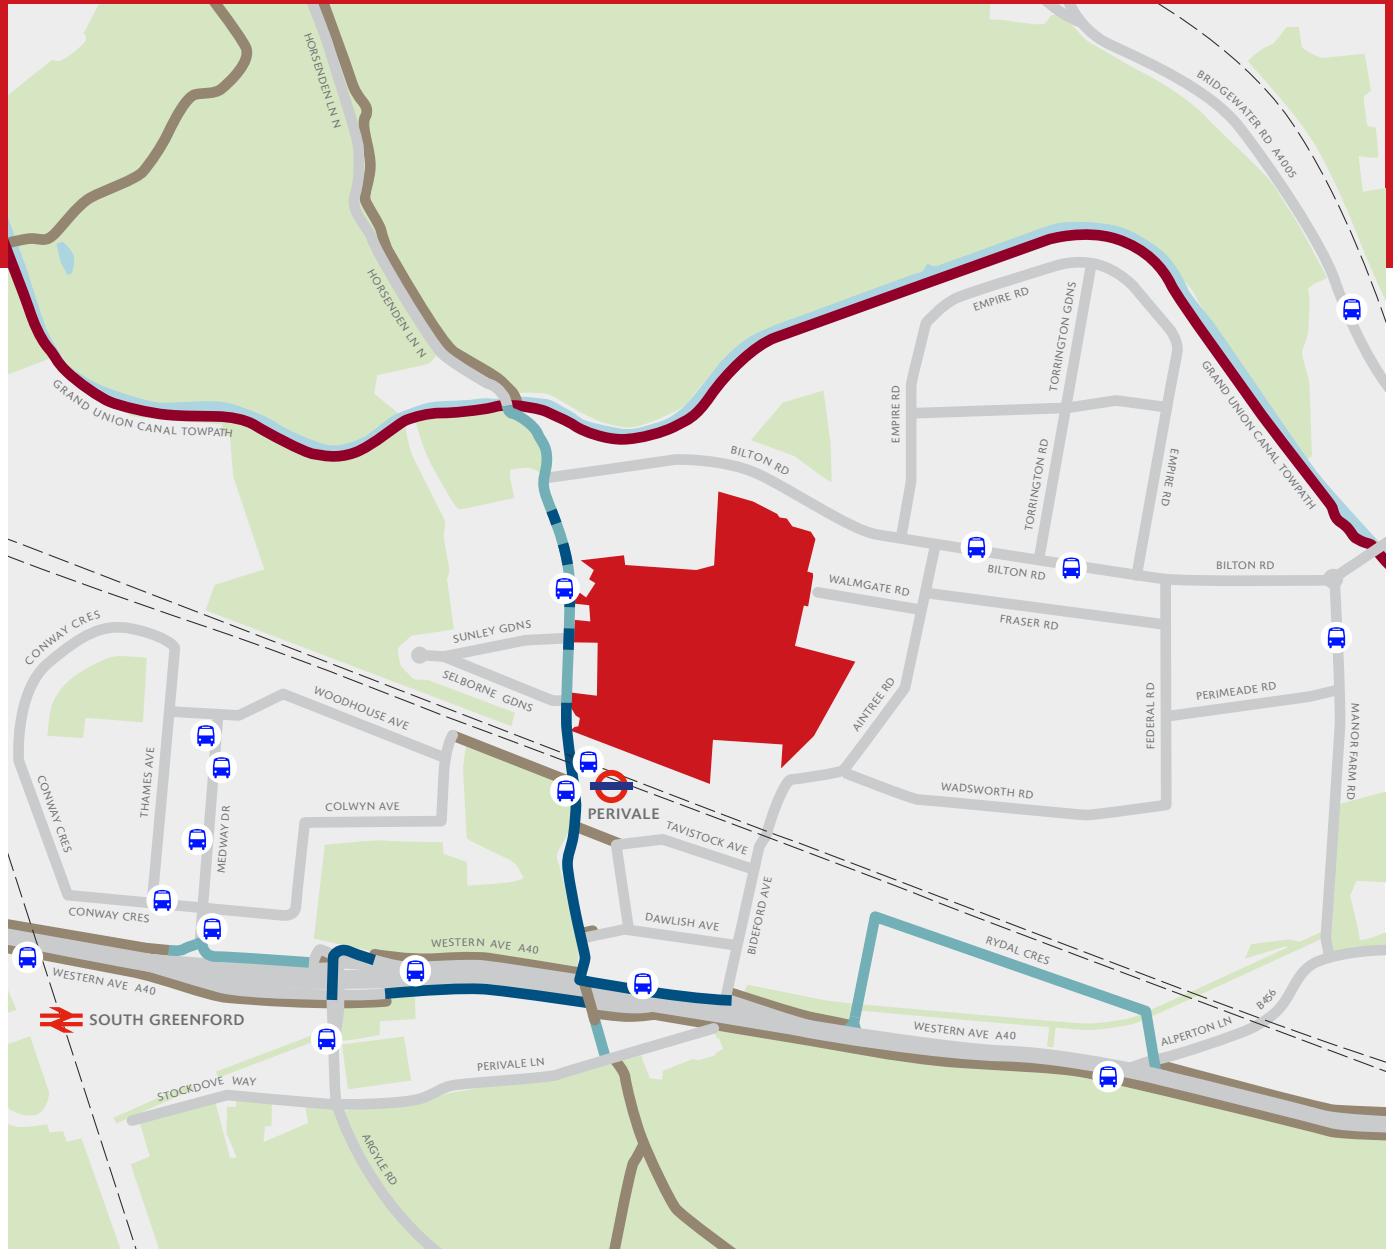

# THE ULTRA-LOW EMISSION ZONE (ULEZ) IN LONDON HAS CHANGED...

HAVE YOU CONSIDERED ALTERNATIVE COMMUTING METHODS?

## CYCLE PATHS

-  Strategic Cycle Network
-  On Road Cycle Lane
-  Off Road Cycle Lane
-  Roads Considered Suitable For Cyclists

## PUBLIC TRANSPORT

-  Bus Stop
-  London Underground
-  London Underground

## SEGRO SITE

-  SEGRO Park Perivale