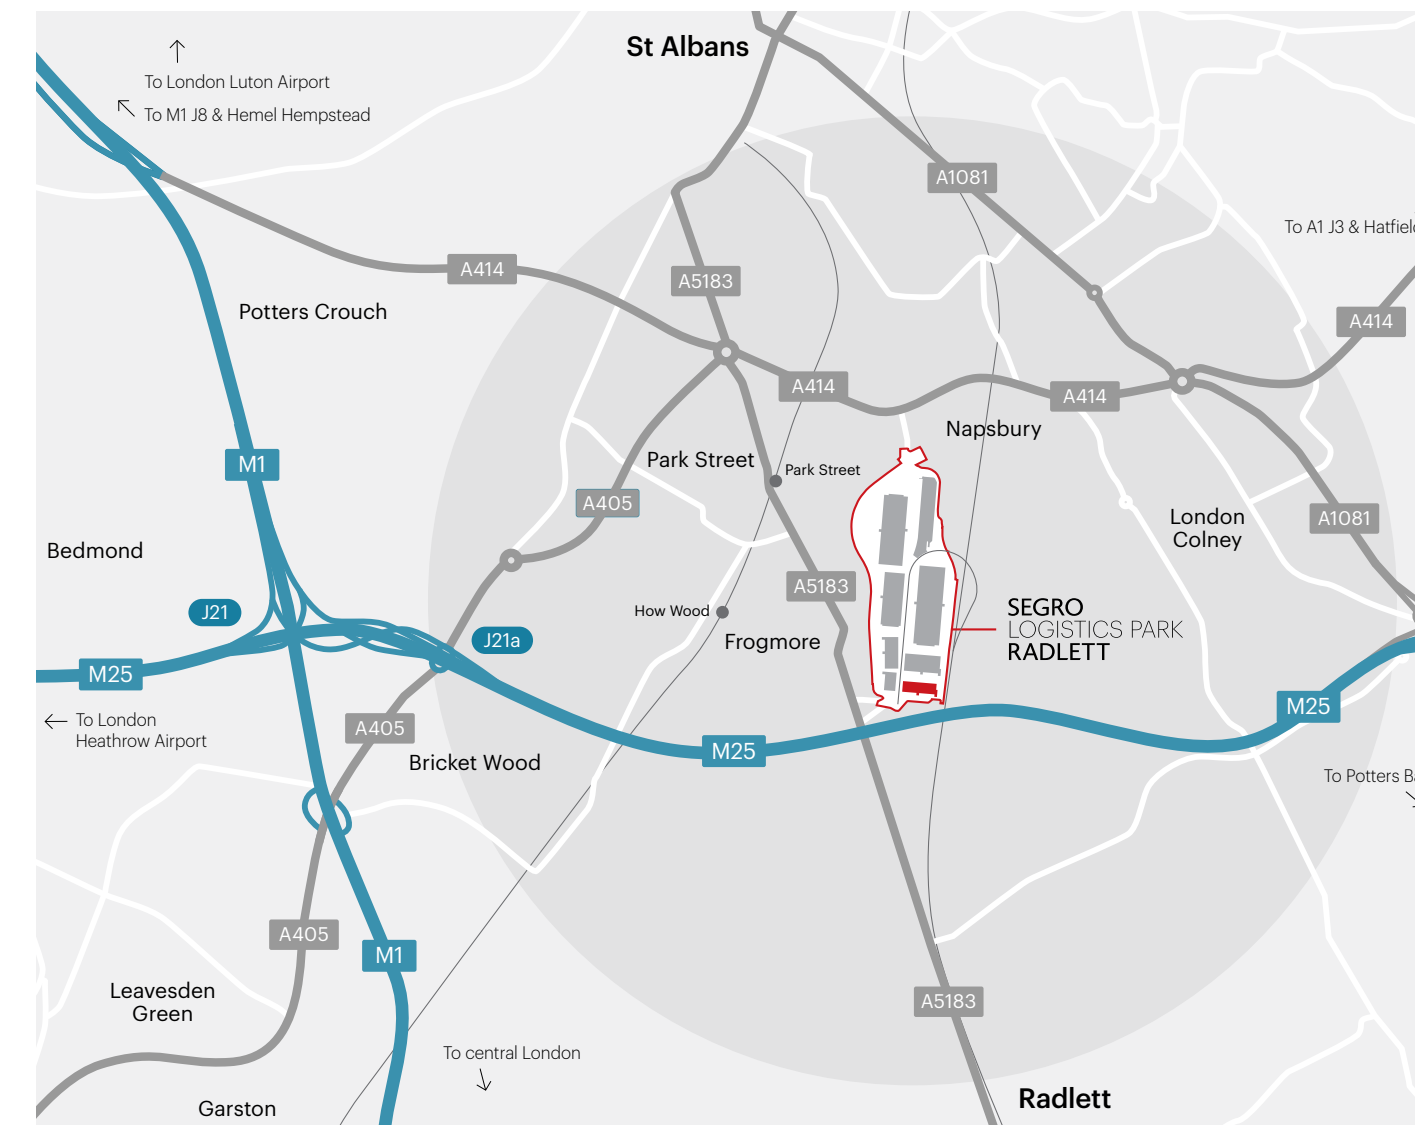

Distances:

M1 J8	4.5 miles	6 mins
M25 J23 / A1(M) J1	5.5 miles	7 mins
London	26 miles	50 mins
M6 J1 / M1 J19	65 miles	1 hr 20 mins
Birmingham	99 miles	1 hr 40 mins
Sheffield	149 miles	2 hrs 3 mins
Manchester	181 miles	2 hrs 20 mins

Sources: Google Maps and londonmidland.com