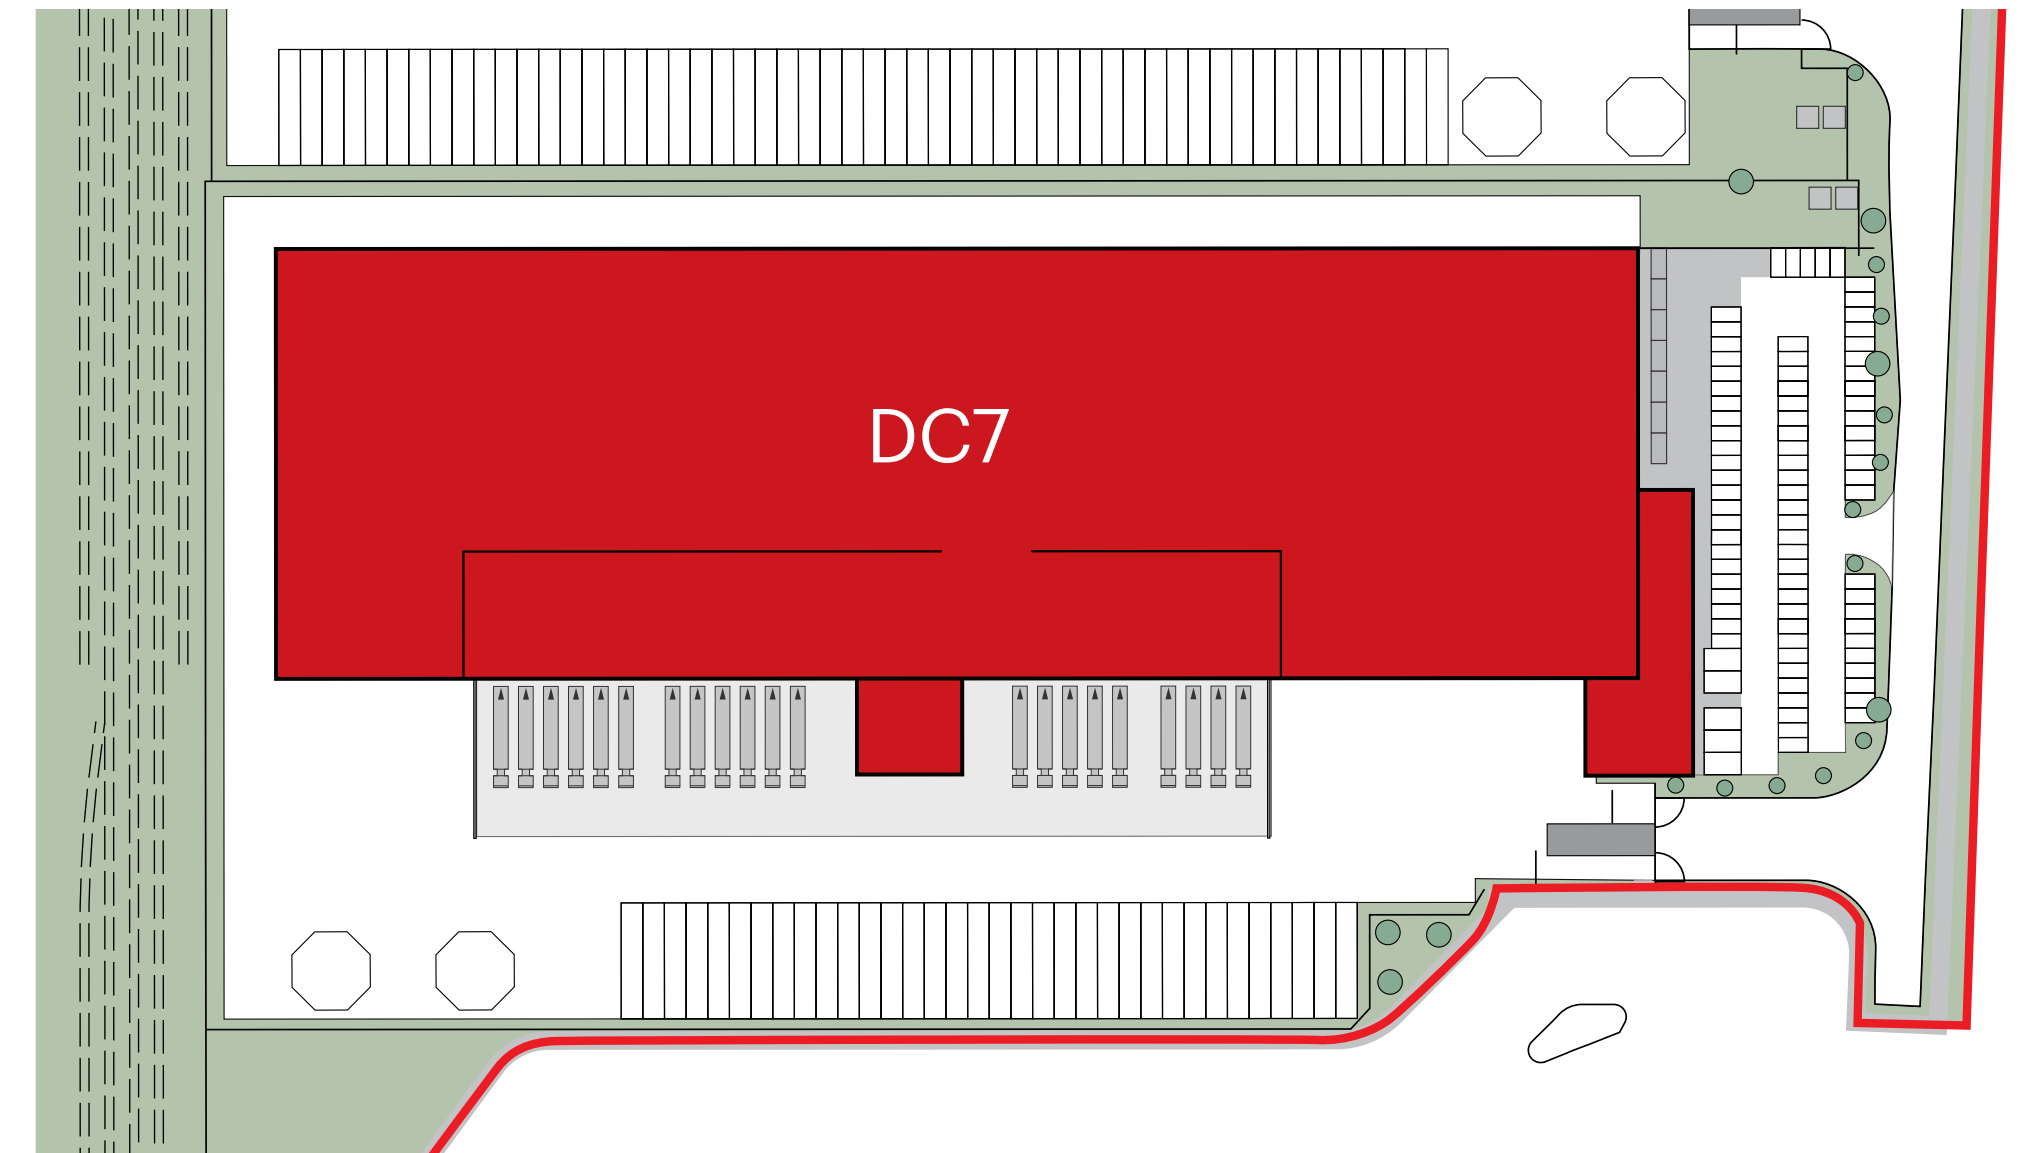

SEGRO LOGISTICS PARK RADLETT

DC7 BUILD-TO-SUIT PLOT:
OUTLINE PLANNING C.207,000 SQ FT

The London Strategic
Rail Freight Interchange

The UK's only logistics park on the
M25 and M1 motorway networks

207 230

DC7 OUTLINE PLANNING

	sq m	sq ft
Warehouse	15,070	162,212
Office	1,043	11,232
Hub office	465	5,000
Gatehouse	24	262
Total area	16,602	178,706
Mezzanine	2,650	28,524
Total area (inc. Mezzanine)	19,252	207,230

SEGRO LOGISTICS PARK RADLETT

DC7 Estate features

Rail connectivity

Access to an on-site strategic rail freight interchange making it the gateway to the UK's distribution network with improved access to London via W12 gauge clearance on the Midlands Mainline

DC7 Specification

-  **21** Dock loading doors
-  Flexible eaves height of up to **20m**
-  **4** Level access loading doors
-  **18MVA** power available on-site
-  **55m** Yard depth
-  Targeting **EPC A+**
-  **93** Car parking spaces
-  Targeting BREEAM 'Excellent'
-  **34** HGV parking spaces