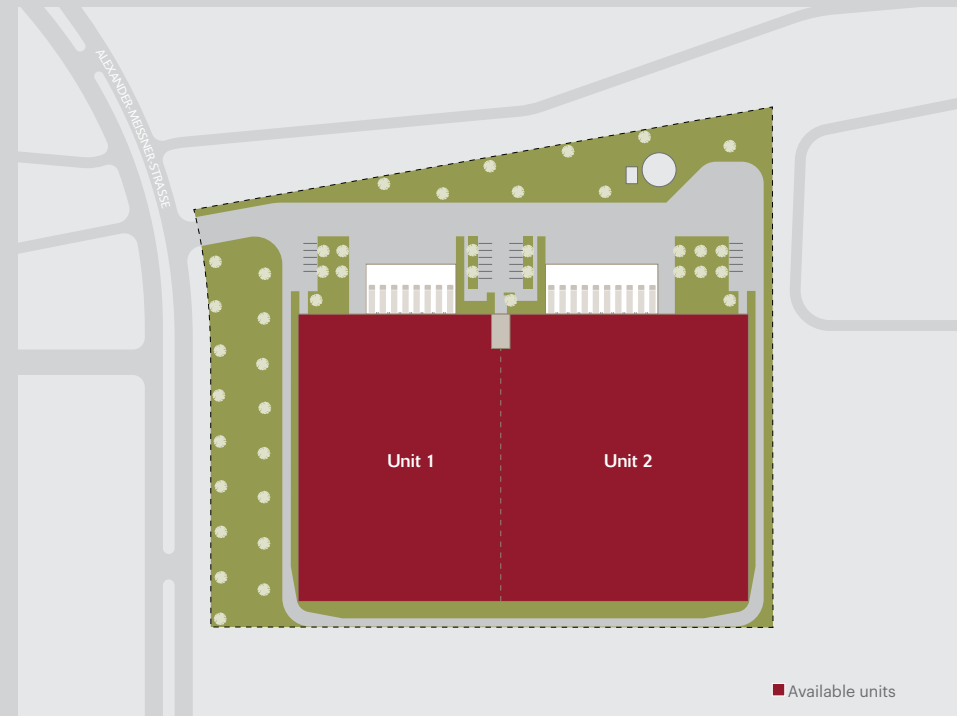

FUTURE RENTAL UNITS PHASE 4

Unit	Warehouse	Office	Mezzanine	Total
Unit 1	7,428 sqm	162 sqm	914 sqm	8,504 sqm
Unit 2	9,071 sqm	158 sqm	1,117 sqm	10,346 sqm
Total	16,499 sqm	320 sqm	2,031 sqm	18,850 sqm

(All information is approximate)