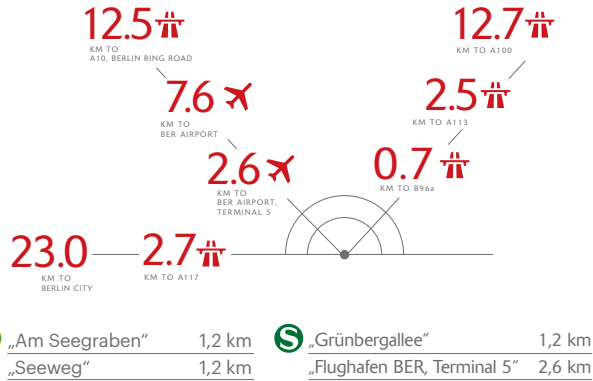

SEGRÖ PARK BERLIN AIRPORT