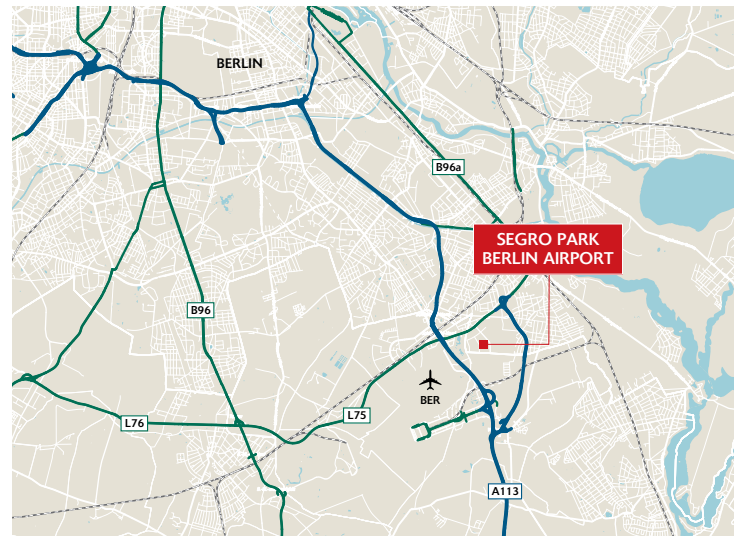

# SEGRO PARK BERLIN AIRPORT

ALEXANDER-MEISSNER-STRASSE, 12526 BERLIN

High-quality new construction  
of logistics units directly at Airport BER

Optimal connection  
to A100, A113, A117, and B96a

First-class customer service  
provided by our property management team

# SEGRÖ PARK BERLIN AIRPORT