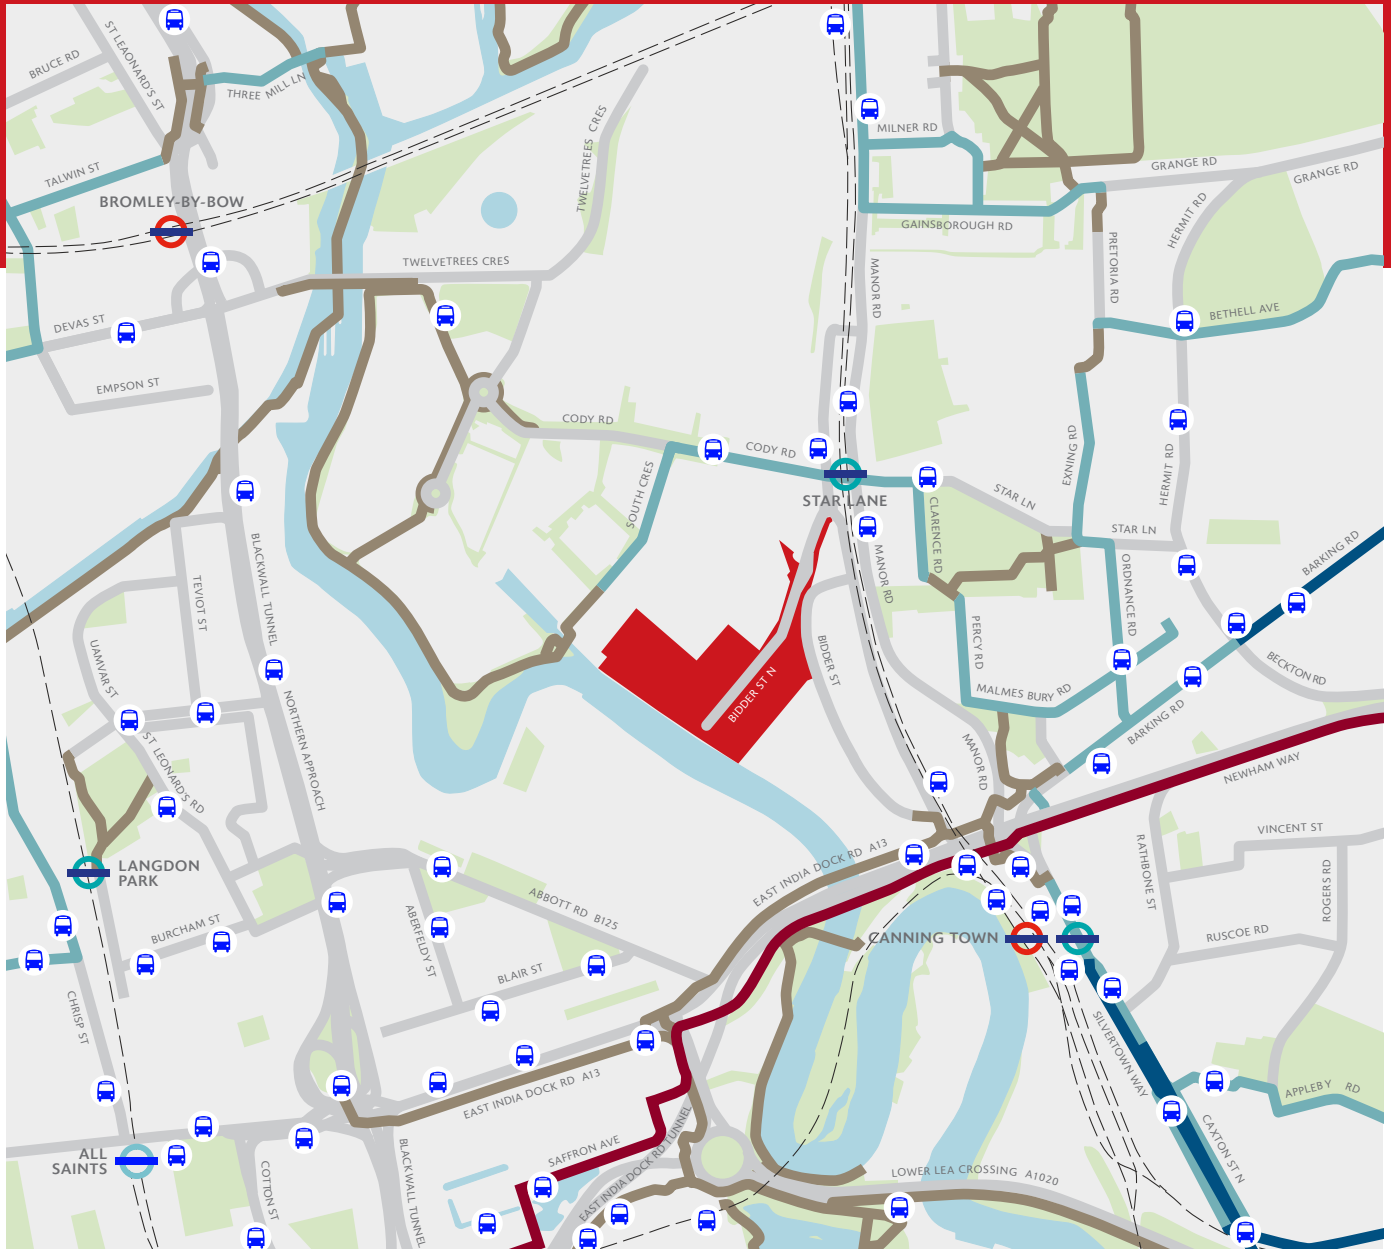

THE ULTRA-LOW EMISSION ZONE (ULEZ) IN LONDON HAS CHANGED...

HAVE YOU CONSIDERED ALTERNATIVE COMMUTING METHODS?

CYCLE PATHS

- Strategic Cycle Network
- On Road Cycle Lane
- Off Road Cycle Lane
- Roads Considered Suitable For Cyclists

PUBLIC TRANSPORT

- Bus Stop
- London Underground
- DLR

SEGRO SITE

- SEGRO Park Canning Town