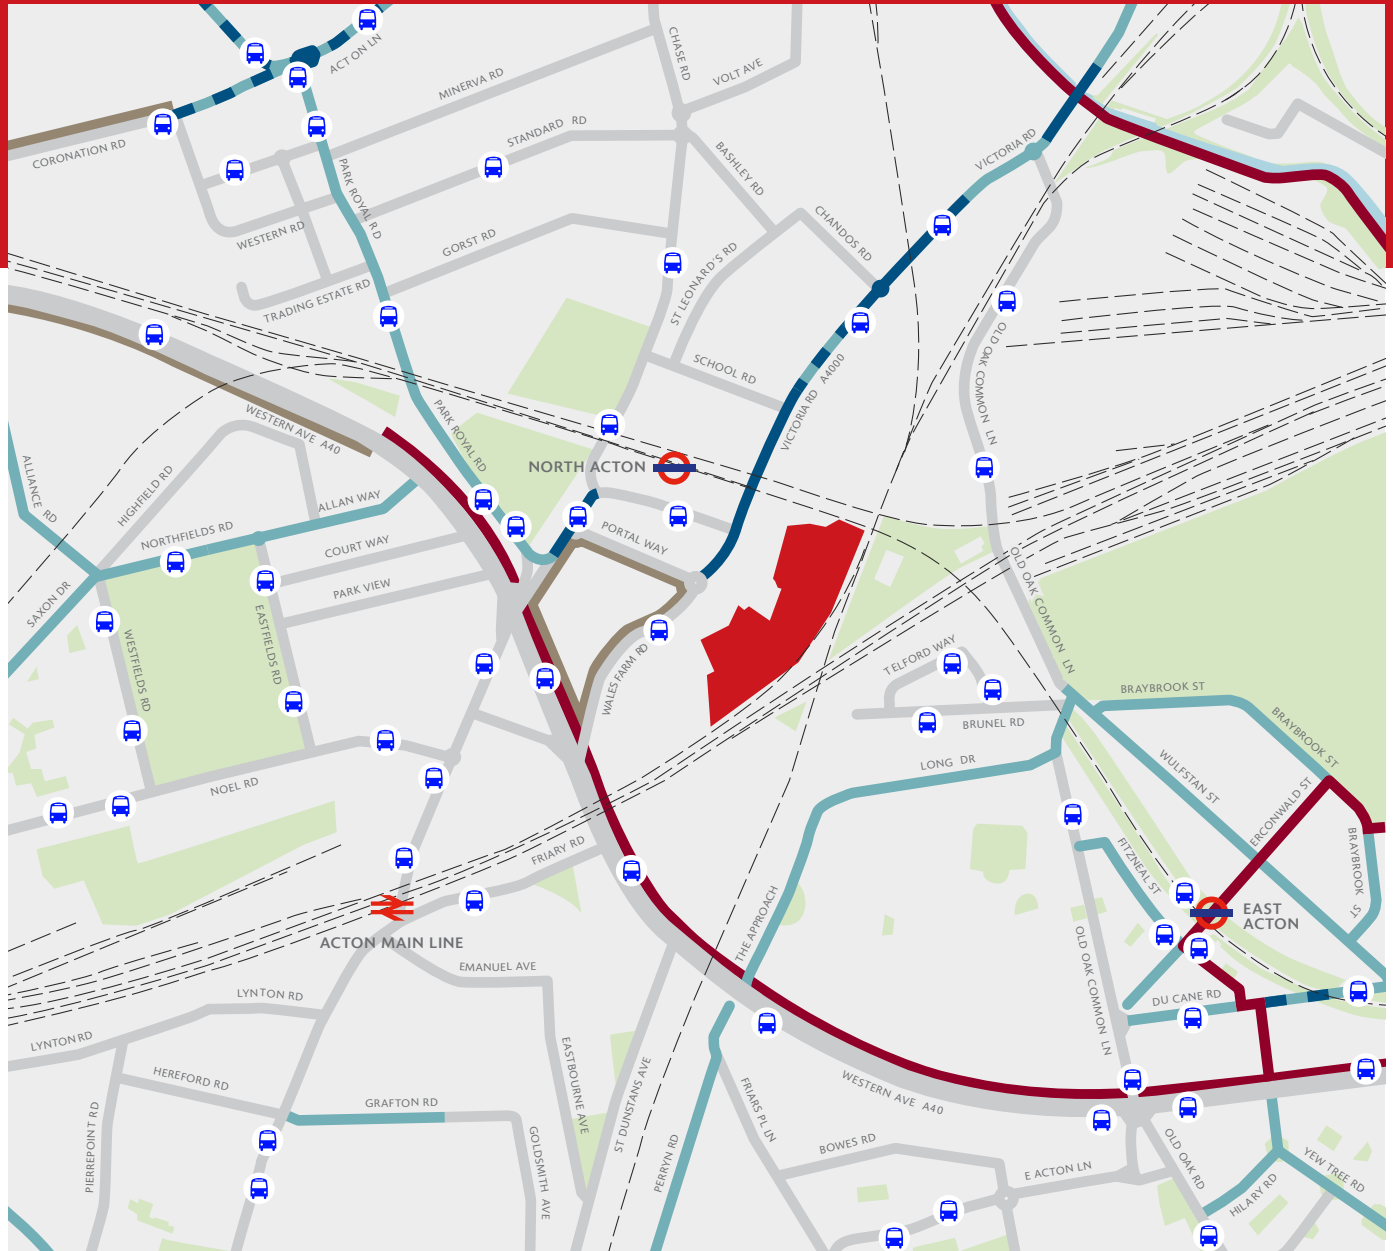

# THE ULTRA-LOW EMISSION ZONE (ULEZ) IN LONDON HAS CHANGED...

HAVE YOU CONSIDERED ALTERNATIVE COMMUTING METHODS?

## CYCLE PATHS

- Strategic Cycle Network
- On Road Cycle Lane
- Off Road Cycle Lane
- Roads Considered Suitable For Cyclists

## PUBLIC TRANSPORT

- Bus Stop
- London Underground
- National Rail

## SEGRO SITE

- Victoria Industrial Estate