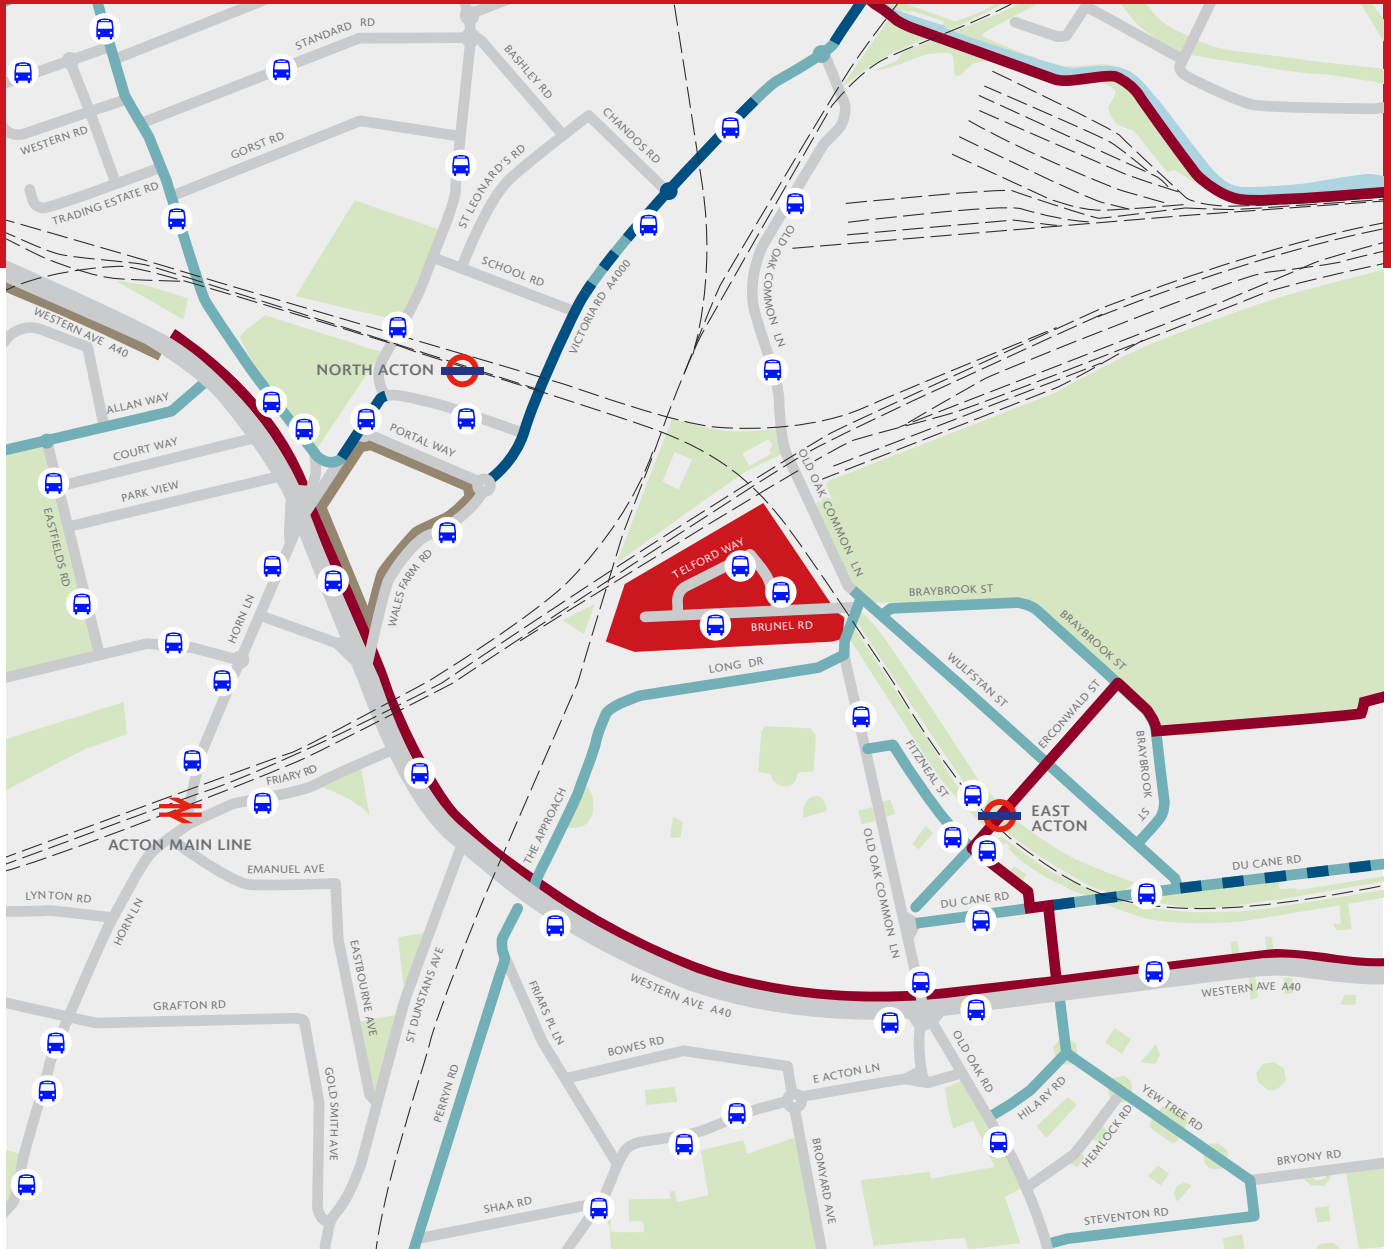

THE ULTRA-LOW EMISSION ZONE (ULEZ) IN LONDON HAS CHANGED...

HAVE YOU CONSIDERED ALTERNATIVE COMMUTING METHODS?

CYCLE PATHS

- Strategic Cycle Network
- On Road Cycle Lane
- Off Road Cycle Lane
- Roads Considered Suitable For Cyclists

PUBLIC TRANSPORT

- Bus Stop
- London Underground
- National Rail

SEGRO SITE

- SEGRO Park Westway